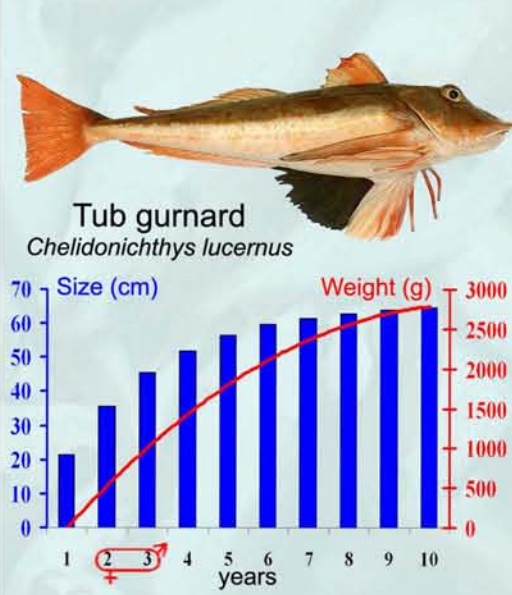

Fishes from the Gulf of Lions

Growth curve (weight and size) and sexual maturity

Ifremer

Ifremer

Sexual maturity : male ♂; female ♀
Graphism : Mahé, K., Elleboode, R., Jadaud, A.
Sources : Porché P. (pictures)

Commercial size
When a fish commercial size exists, it is indicated close to the fish picture.
Source : Règlement (CE) n° 1967/2006.

version 1, 2008
Copyright IFREMER