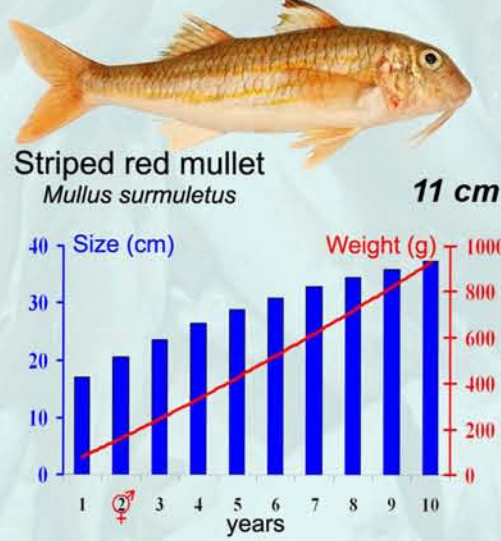

Fishes from the Gulf of Lions

Growth curve (weight and size) and sexual maturity

Ifremer

Ifremer

Sexual maturity : male ♂; female ♀
Graphism : Mahé, K., Elleboode, R., Jadaud, A.
Sources : Porché P. (pictures)

Commercial size
When a fish commercial size exists, it is indicated close to the fish picture.
Source : Règlement (CE) n° 1967/2006.

version 1, 2008
Copyright IFREMER