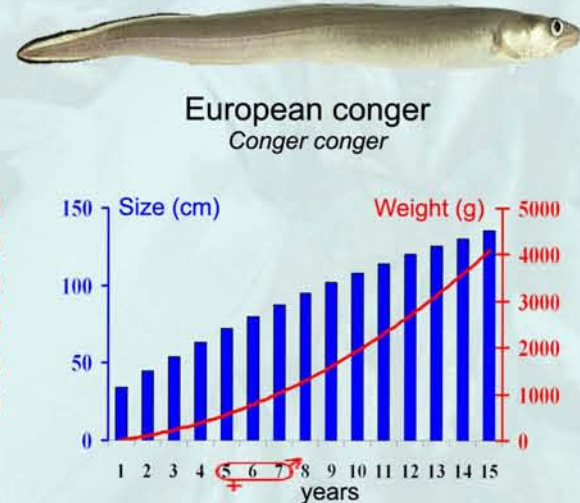

Fishes from the Gulf of Lions

Growth curve (weight and size) and sexual maturity

Ifremer

Ifremer

Sexual maturity : male ♂; female ♀
Graphism : Mahé, K., Elleboode, R., Jadaud, A.
Sources : Porché P. (pictures)

Commercial size
When a fish commercial size exists, it is indicated close to the fish picture.
Source : Règlement (CE) n° 1967/2006.

version 1, 2008
Copyright IFREMER