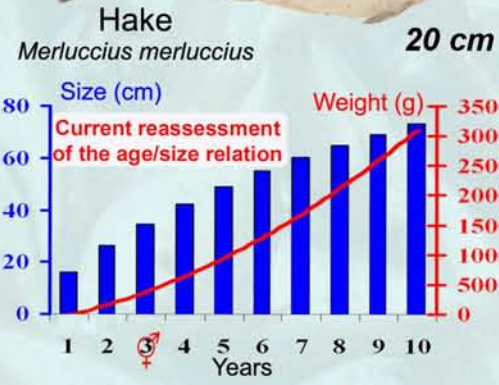

Fishes from the Gulf of Lions

Growth curve (weight and size) and sexual maturity

Ifremer

Ifremer

Sexual maturity : male ♂; female ♀
Graphism : Mahé, K., Elleboode, R., Jadaud, A.
Sources : Porché P. (pictures)

Commercial size
When a fish commercial size exists, it is indicated close to the fish picture.
Source : Règlement (CE) n° 1967/2006.

version 1, 2008
Copyright IFREMER