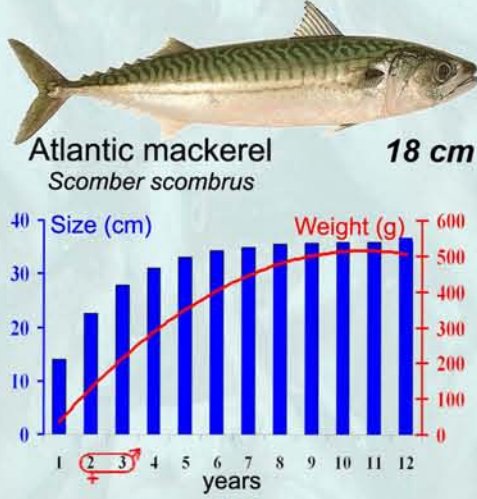

Fishes from the Gulf of Lions

Growth curve (weight and size) and sexual maturity

Ifremer

Ifremer

Sexual maturity : male ♂; female ♀
Graphism : Mahé, K., Elleboode, R., Jadaud, A.
Sources : Porché P. (pictures)

Commercial size
When a fish commercial size exists, it is indicated close to the fish picture.
Source : Règlement (CE) n° 1967/2006.

version 1, 2008
Copyright IFREMER