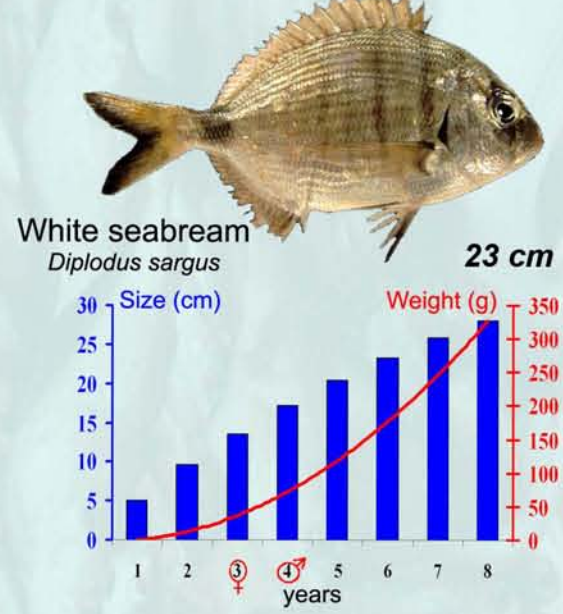

Fishes from the Gulf of Lions

Growth curve (weight and size) and sexual maturity

Ifremer

Ifremer

Sexual maturity : male ♂; female ♀
Graphism : Mahé, K., Elleboode, R., Jadaud, A.
Sources : Porché P. (pictures)

Commercial size
When a fish commercial size exists, it is indicated close to the fish picture.
Source : Règlement (CE) n° 1967/2006.

version 1, 2008
Copyright IFREMER