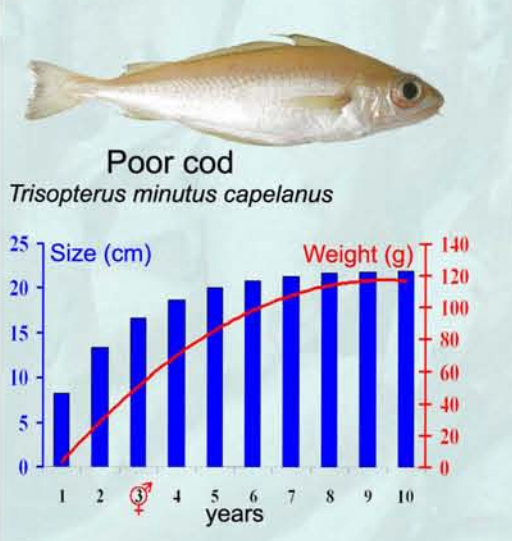

Fishes from the Gulf of Lions

Growth curve (weight and size) and sexual maturity

Ifremer

Ifremer

Sexual maturity : male ♂; female ♀
Graphism : Mahé, K., Elleboode, R., Jadaud, A.
Sources : Porché P. (pictures)

Commercial size
When a fish commercial size exists, it is indicated close to the fish picture.
Source : Règlement (CE) n° 1967/2006.

version 1, 2008
Copyright IFREMER