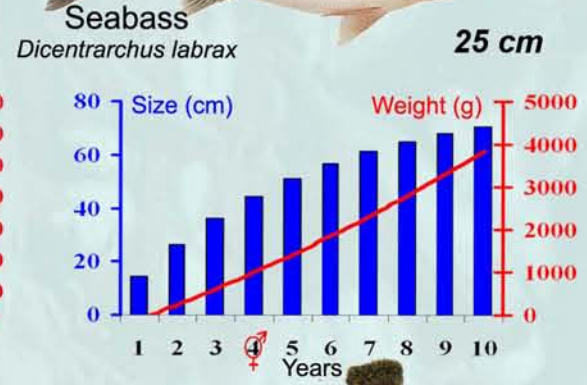

Fishes from the Gulf of Lions

Growth curve (weight and size) and sexual maturity

Ifremer

Ifremer

Sexual maturity : male ♂; female ♀
Graphism : Mahé, K., Elleboode, R., Jadaud, A.
Sources : Porché P. (pictures)

Commercial size
When a fish commercial size exists, it is indicated close to the fish picture.
Source : Règlement (CE) n° 1967/2006.

version 1, 2008
Copyright IFREMER