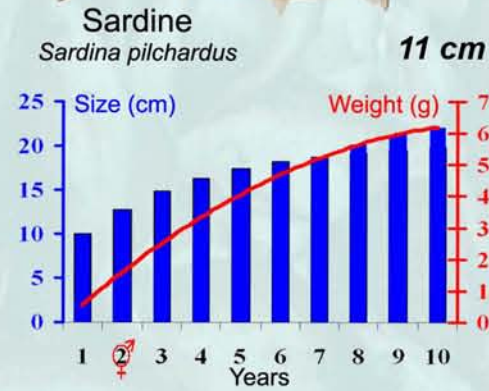

Fishes from the Gulf of Lions

Growth curve (weight and size) and sexual maturity

Ifremer

Ifremer

Sexual maturity : male ♂; female ♀
Graphism : Mahé, K., Elleboode, R., Jadaud, A.
Sources : Porché P. (pictures)

Commercial size
When a fish commercial size exists, it is indicated close to the fish picture.
Source : Règlement (CE) n° 1967/2006.

version 1, 2008
Copyright IFREMER