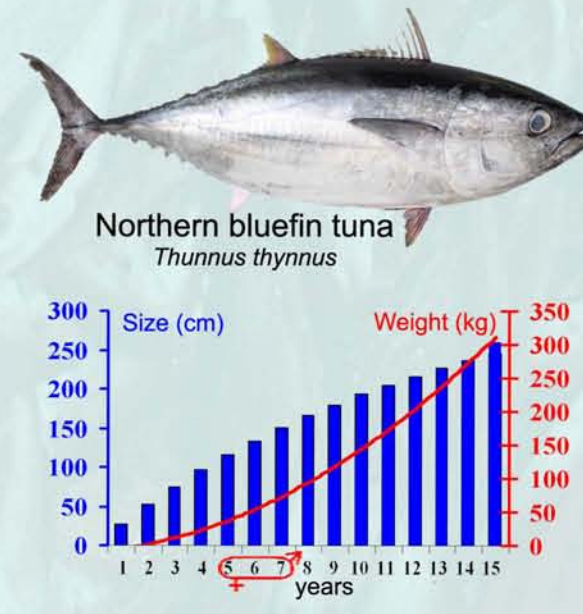

Fishes from the Gulf of Lions

Growth curve (weight and size) and sexual maturity

Ifremer

Ifremer

Sexual maturity : male ♂; female ♀
Graphism : Mahé, K., Elleboode, R., Jadaud, A.
Sources : Porché P. (pictures)

Commercial size
When a fish commercial size exists, it is indicated close to the fish picture.
Source : Règlement (CE) n° 1967/2006.

version 1, 2008
Copyright IFREMER