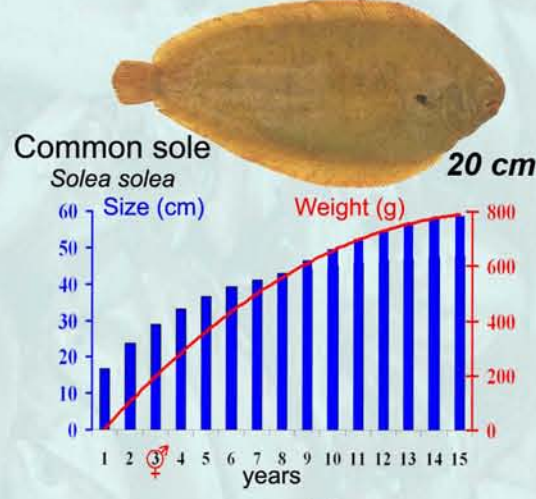

Fishes from the Gulf of Lions

Growth curve (weight and size) and sexual maturity

Ifremer

Ifremer

Sexual maturity : male ♂; female ♀
Graphism : Mahé, K., Elleboode, R., Jadaud, A.
Sources : Porché P. (pictures)

Commercial size
When a fish commercial size exists, it is indicated close to the fish picture.
Source : Règlement (CE) n° 1967/2006.

version 1, 2008
Copyright IFREMER