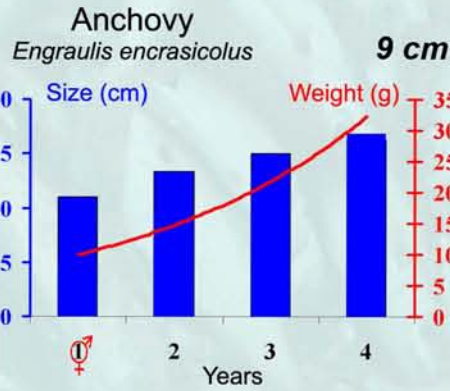

Fishes from the Gulf of Lions

Growth curve (weight and size) and sexual maturity

Ifremer

Ifremer

Sexual maturity : male ♂; female ♀
Graphism : Mahé, K., Elleboode, R., Jadaud, A.
Sources : Porché P. (pictures)

Commercial size
When a fish commercial size exists, it is indicated close to the fish picture.
Source : Règlement (CE) n° 1967/2006.

version 1, 2008
Copyright IFREMER