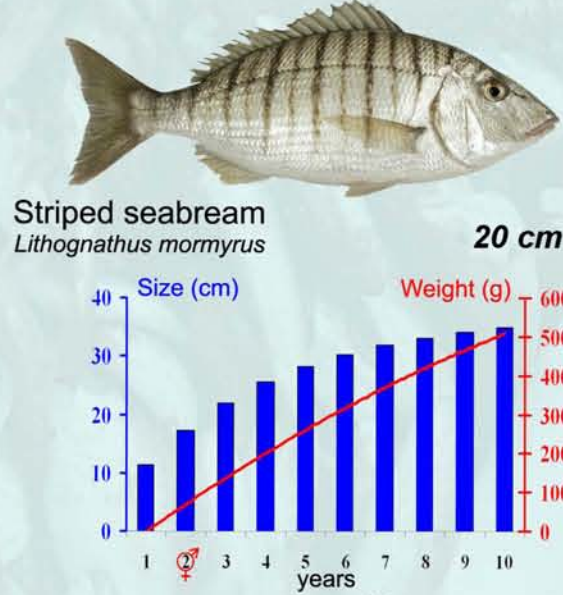

Fishes from the Gulf of Lions

Growth curve (weight and size) and sexual maturity

Ifremer

Ifremer

Sexual maturity : male ♂; female ♀
Graphism : Mahé, K., Elleboode, R., Jadaud, A.
Sources : Porché P. (pictures)

Commercial size
When a fish commercial size exists, it is indicated close to the fish picture.
Source : Règlement (CE) n° 1967/2006.

version 1, 2008
Copyright IFREMER