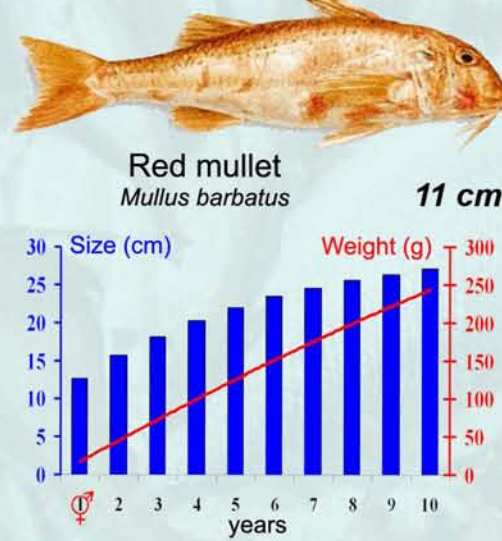

Fishes from the Gulf of Lions

Growth curve (weight and size) and sexual maturity

Ifremer

Ifremer

Sexual maturity : male ♂; female ♀
Graphism : Mahé, K., Elleboode, R., Jadaud, A.
Sources : Porché P. (pictures)

Commercial size
When a fish commercial size exists, it is indicated close to the fish picture.
Source : Règlement (CE) n° 1967/2006.

version 1, 2008
Copyright IFREMER