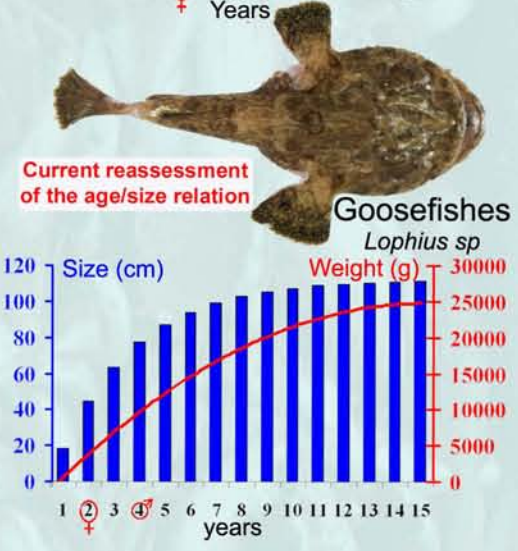

Fishes from the Gulf of Lions

Growth curve (weight and size) and sexual maturity

Ifremer

Ifremer

Sexual maturity : male ♂; female ♀
Graphism : Mahé, K., Elleboode, R., Jadaud, A.
Sources : Porché P. (pictures)

Commercial size
When a fish commercial size exists, it is indicated close to the fish picture.
Source : Règlement (CE) n° 1967/2006.

version 1, 2008
Copyright IFREMER