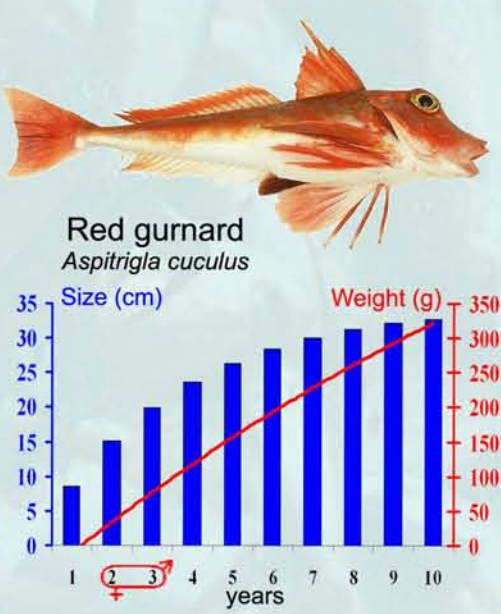

Fishes from the Gulf of Lions

Growth curve (weight and size) and sexual maturity

Ifremer

Ifremer

Sexual maturity : male ♂; female ♀
Graphism : Mahé, K., Elleboode, R., Jadaud, A.
Sources : Porché P. (pictures)

Commercial size
When a fish commercial size exists, it is indicated close to the fish picture.
Source : Règlement (CE) n° 1967/2006.

version 1, 2008
Copyright IFREMER