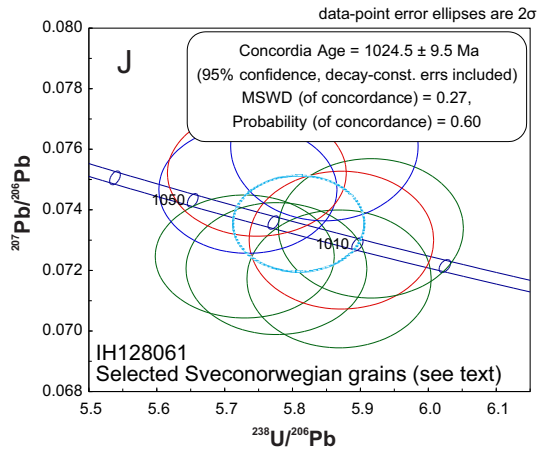

ROG646L, migmatite near Sandnes

ROG092326, metapelite at Lysefjorden

IH128065, migmatite screen in SMB

IH128072, migmatite screen in SMB

IH128061, metapelite screen in SMB

NC080843, amphibolite xenolith in SMB