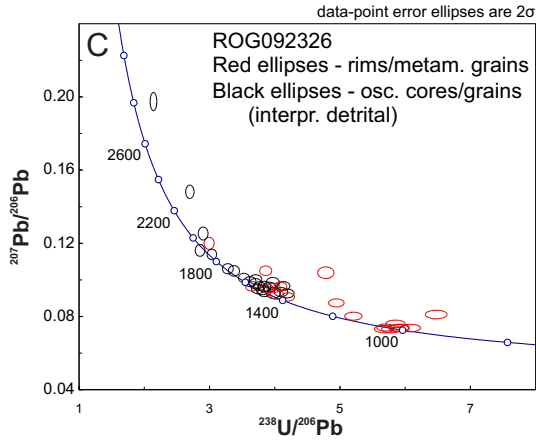

ROG646L, migmatite near Sandnes

ROG092326, metapelite at Lysefjorden

IH128065, migmatite screen in SMB

IH128072, migmatite screen in SMB

IH128061, metapelite screen in SMB

NC080843, amphibolite xenolith in SMB