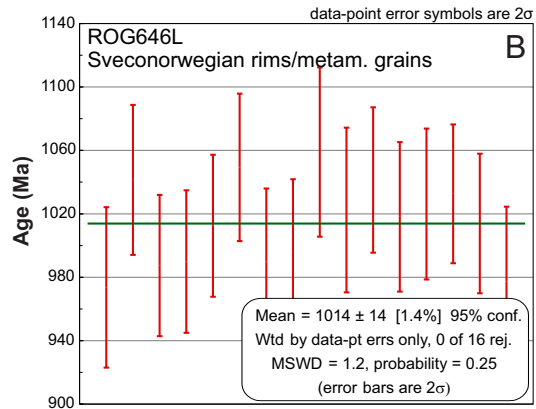

ROG646L, migmatite near Sandnes

ROG092326, metapelite at Lysefjorden

IH128065, migmatite screen in SMB

IH128072, migmatite screen in SMB

IH128061, metapelite screen in SMB

NC080843, amphibolite xenolith in SMB