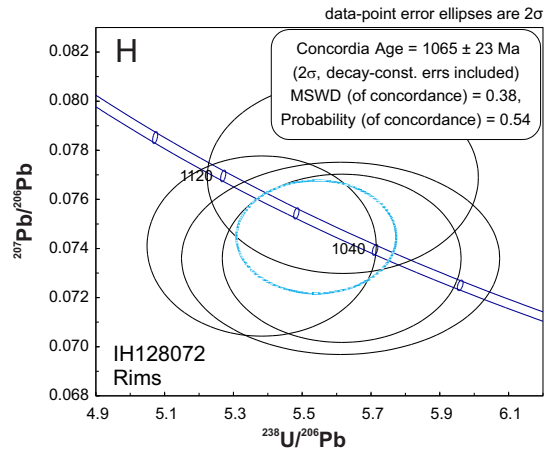

ROG646L, migmatite near Sandnes

ROG092326, metapelite at Lysefjorden

IH128065, migmatite screen in SMB

IH128072, migmatite screen in SMB

IH128061, metapelite screen in SMB

NC080843, amphibolite xenolith in SMB