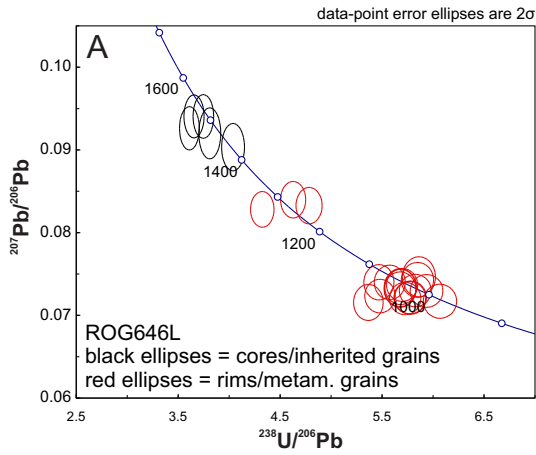

ROG646L, migmatite near Sandnes

ROG092326, metapelite at Lysefjorden

IH128065, migmatite screen in SMB

IH128072, migmatite screen in SMB

IH128061, metapelite screen in SMB

NC080843, amphibolite xenolith in SMB