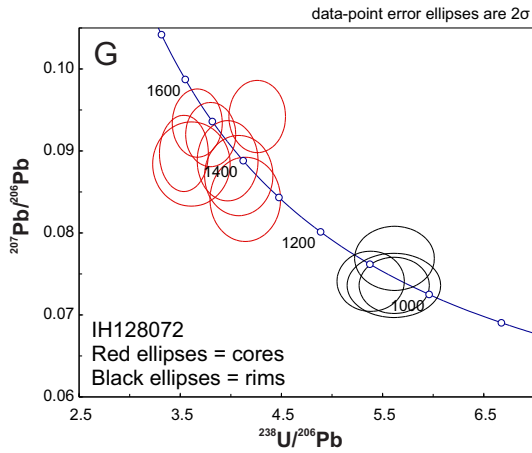

ROG646L, migmatite near Sandnes

ROG092326, metapelite at Lysefjorden

IH128065, migmatite screen in SMB

IH128072, migmatite screen in SMB

IH128061, metapelite screen in SMB

NC080843, amphibolite xenolith in SMB