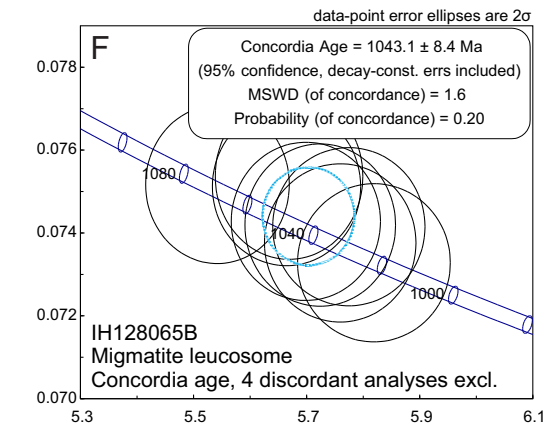

ROG646L, migmatite near Sandnes

ROG092326, metapelite at Lysefjorden

IH128065, migmatite screen in SMB

IH128072, migmatite screen in SMB

IH128061, metapelite screen in SMB

NC080843, amphibolite xenolith in SMB