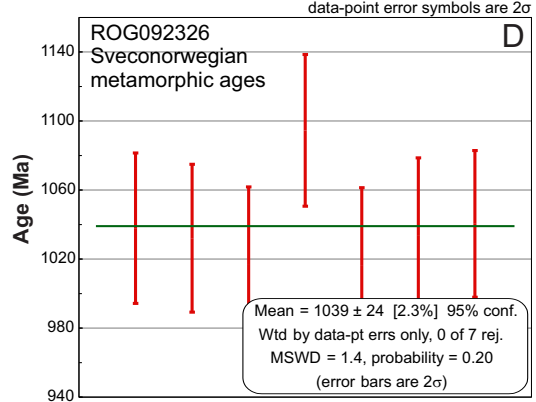

ROG646L, migmatite near Sandnes

ROG092326, metapelite at Lysefjorden

IH128065, migmatite screen in SMB

IH128072, migmatite screen in SMB

IH128061, metapelite screen in SMB

NC080843, amphibolite xenolith in SMB