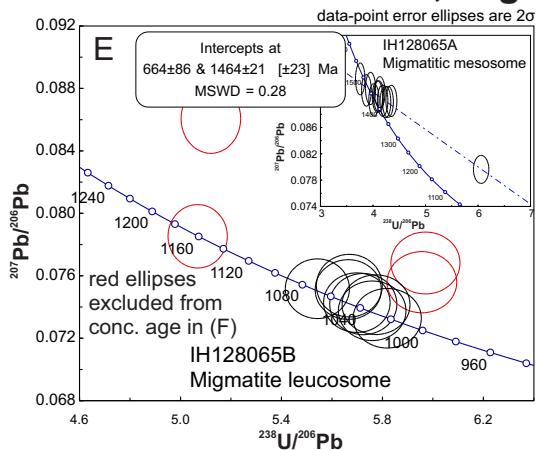

ROG646L, migmatite near Sandnes

ROG092326, metapelite at Lysefjorden

IH128065, migmatite screen in SMB

IH128072, migmatite screen in SMB

IH128061, metapelite screen in SMB

NC080843, amphibolite xenolith in SMB