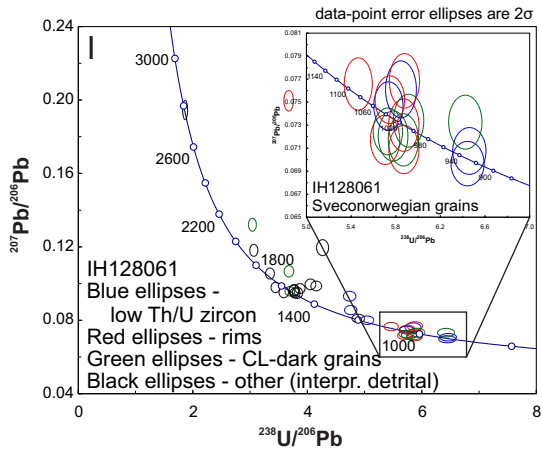

ROG646L, migmatite near Sandnes

ROG092326, metapelite at Lysefjorden

IH128065, migmatite screen in SMB

IH128072, migmatite screen in SMB

IH128061, metapelite screen in SMB

NC080843, amphibolite xenolith in SMB