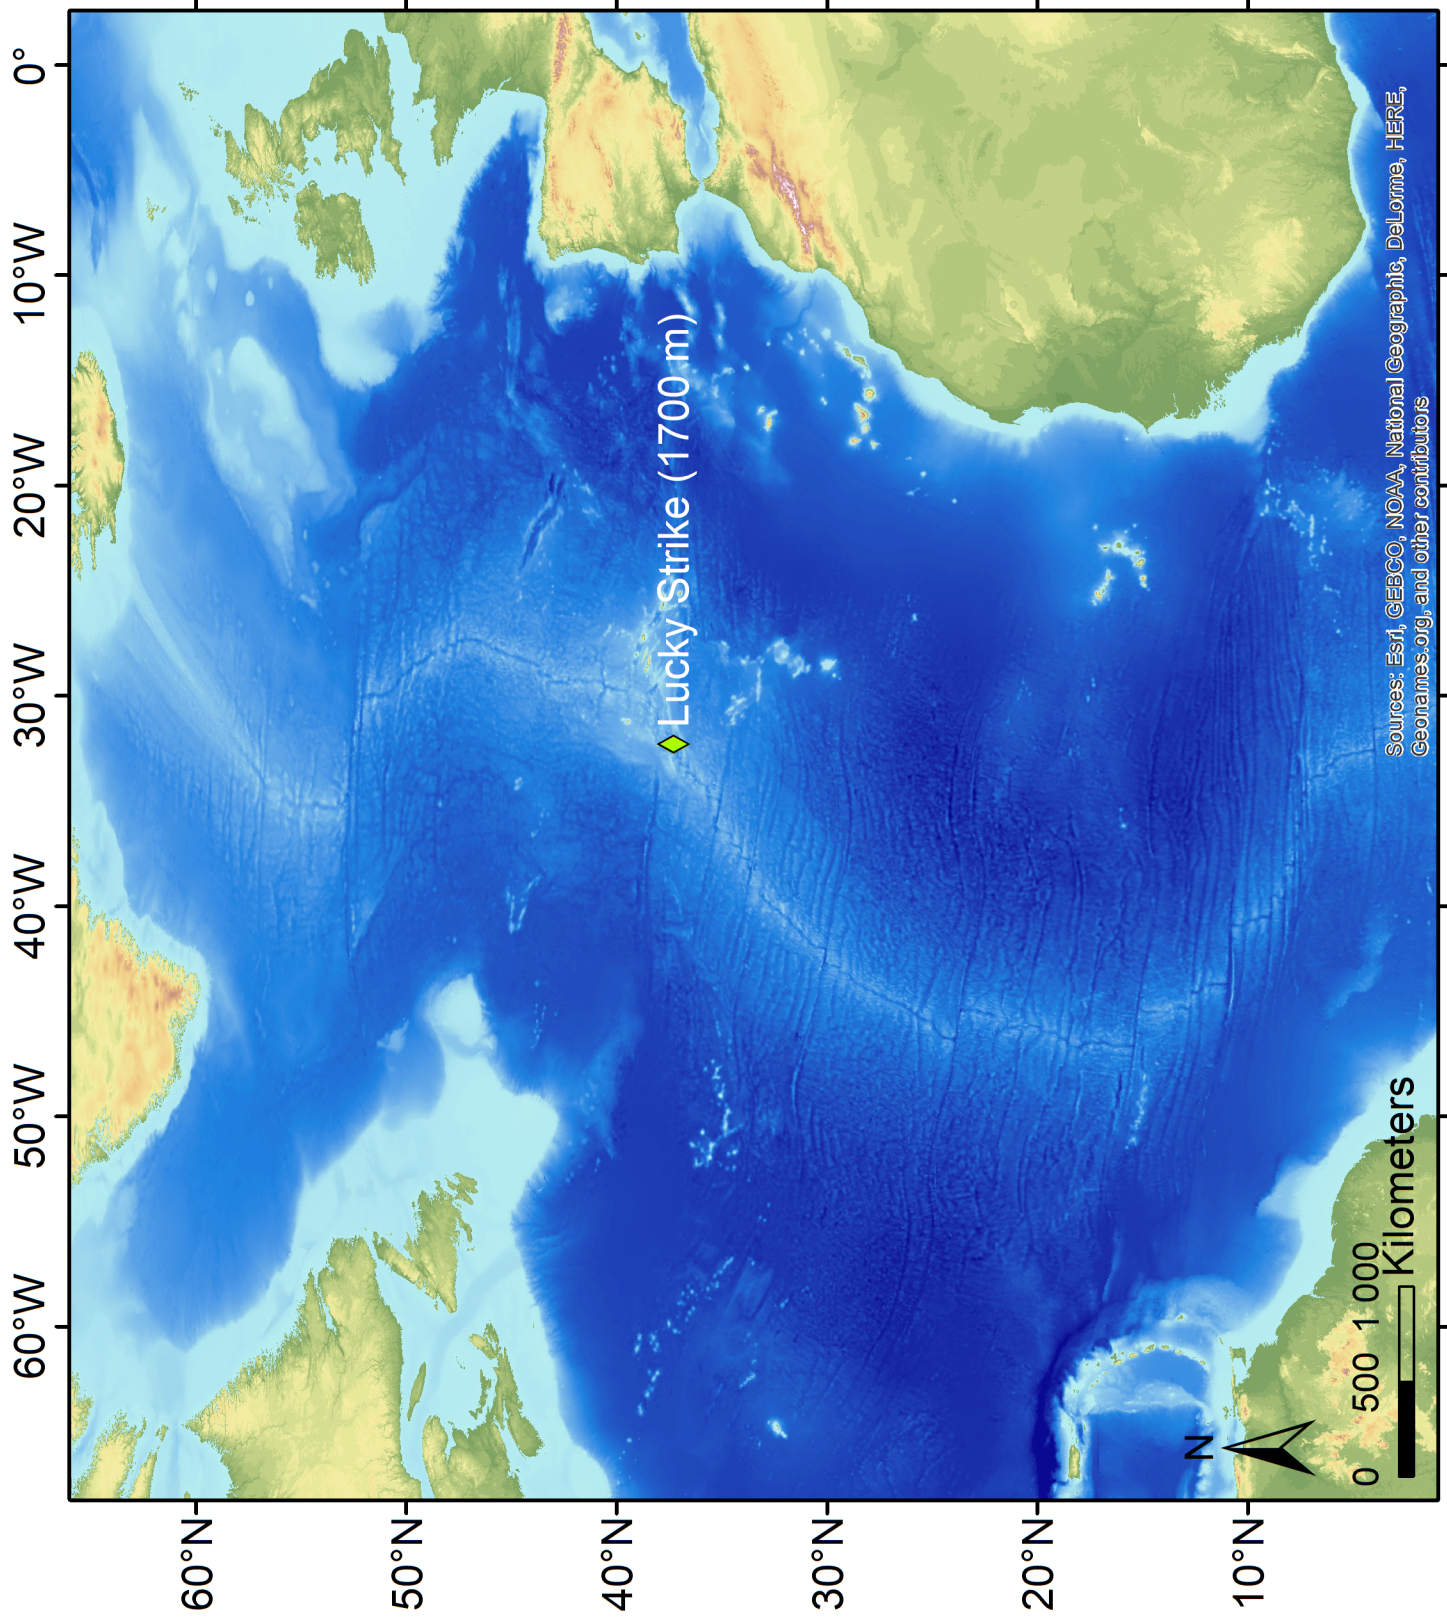

Figure S1. Study area. Location of the Lucky Strike vent field on the Mid-Atlantic Ridge at 37°17.59 N, 32°16'9W.

Sources: Esri, GEBCO, NOAA, National Geographic, DeLorme, HERE, Geonames.org, and other contributors