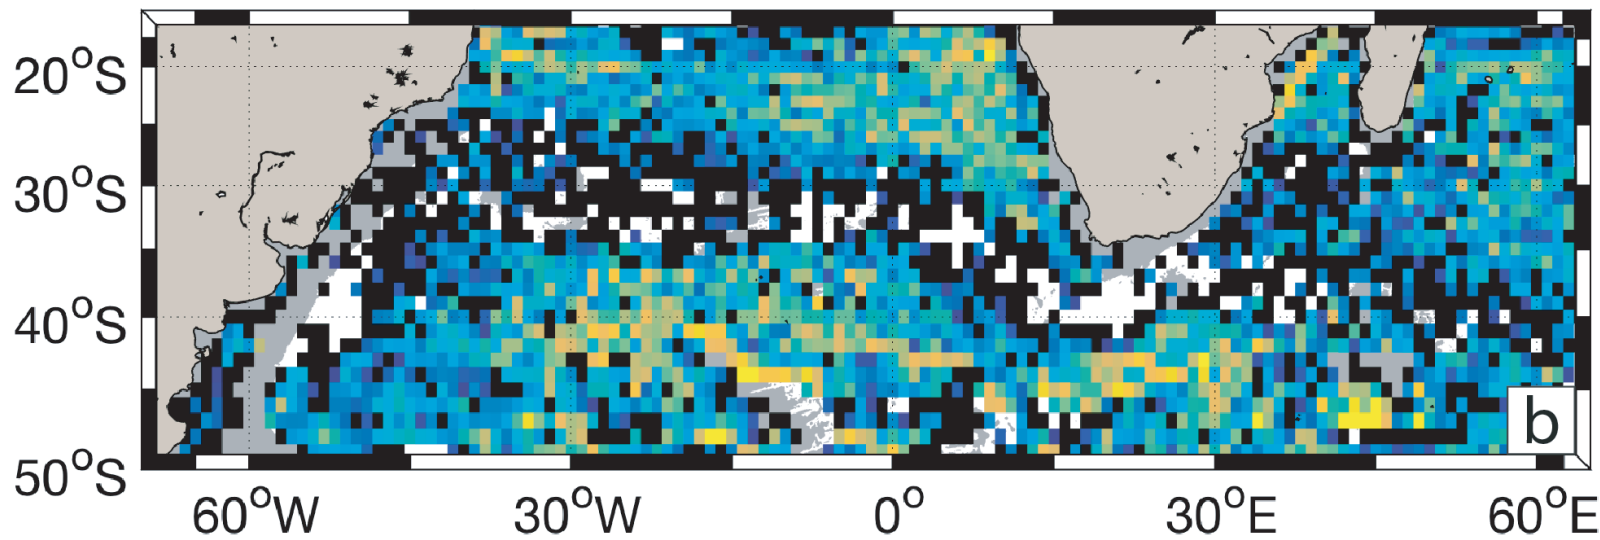

**Anticyclones non  
connected to  
the Agulhas Ring  
network.**

**% Time spent into  
a network eddy**