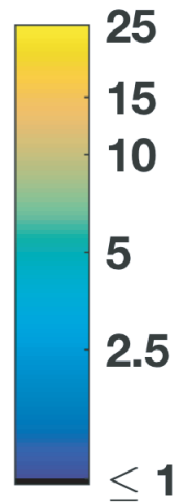

**Anticyclones non  
connected to  
the Agulhas Ring  
network.**

**% Time spent into  
a network eddy**