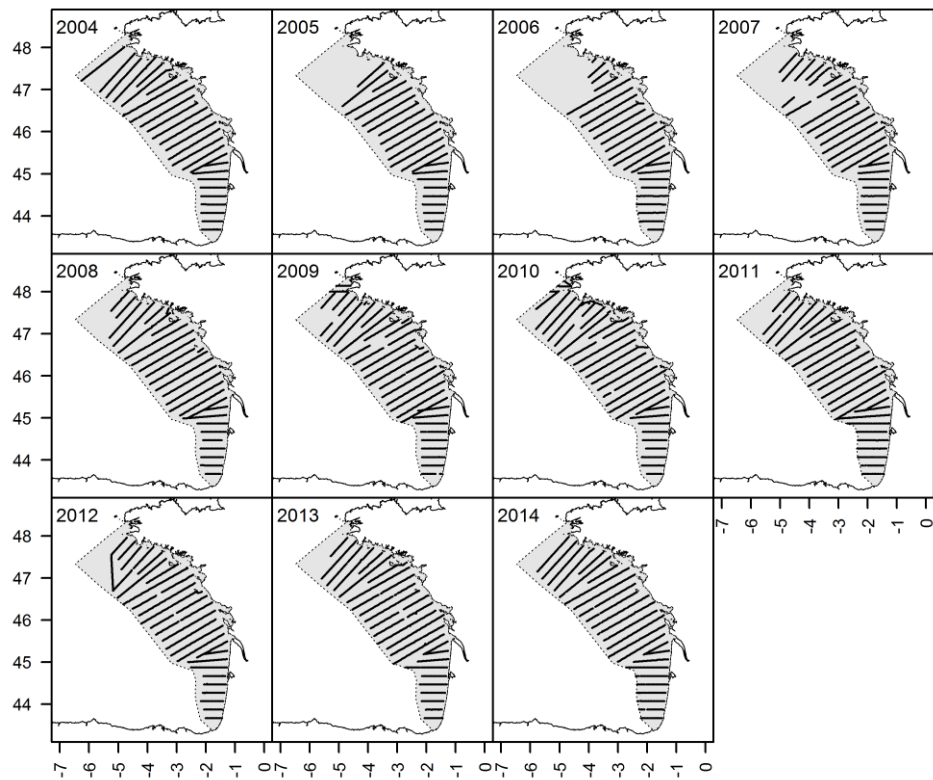

# Supplementary file A

## Distribution of realised transect efforts

**Figure A1** – Realised PELGAS acoustic sampling transects from 2004 to 2014.

**Figure A2** – Realised PELGAS route with megafauna sighting efforts from 2004 to 2014, including inter-transect routes. Total distance covered per year: 2004: 3723.3 km; 2005: 3714.6 km; 2006: 4914.2 km; 2007: 4429.5 km; 2008: 5108.6 km; 2009: 5942.3 km; 2010: 6799.5 km; 2011: 6067.5 km; 2012: 5511.3 km; 2013: 4502.6 km; 2014: 4406.4 km