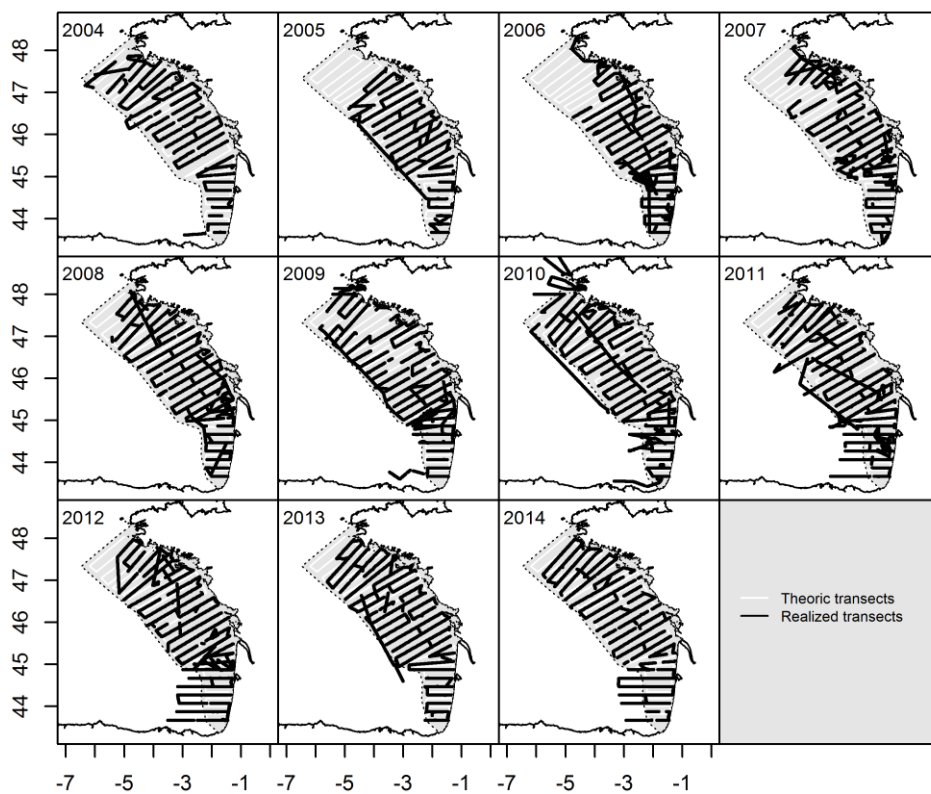

# Supplementary file A

## Distribution of realised transect efforts

**Figure A1** – Realised PELGAS acoustic sampling transects from 2004 to 2014.

**Figure A2** – Realised PELGAS route with megafauna sighting efforts from 2004 to 2014, including inter-transect routes. Total distance covered per year: 2004: 3723.3 km; 2005: 3714.6 km; 2006: 4914.2 km; 2007: 4429.5 km; 2008: 5108.6 km; 2009: 5942.3 km; 2010: 6799.5 km; 2011: 6067.5 km; 2012: 5511.3 km; 2013: 4502.6 km; 2014: 4406.4 km