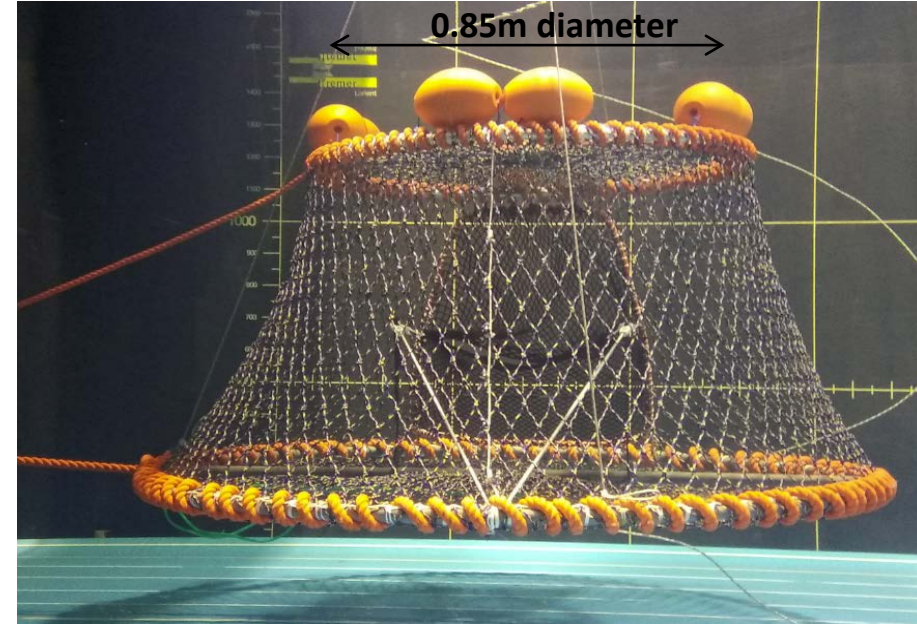

Supplementary material 1: detailed technical settings of the two different traps

Lightweight trap – 13 kg

Heavy trap – 31 kg

1.2m height
2 chambers of 60 cm

1.5m length

1m width

1.4m diameter

1.1m height
1 chamber