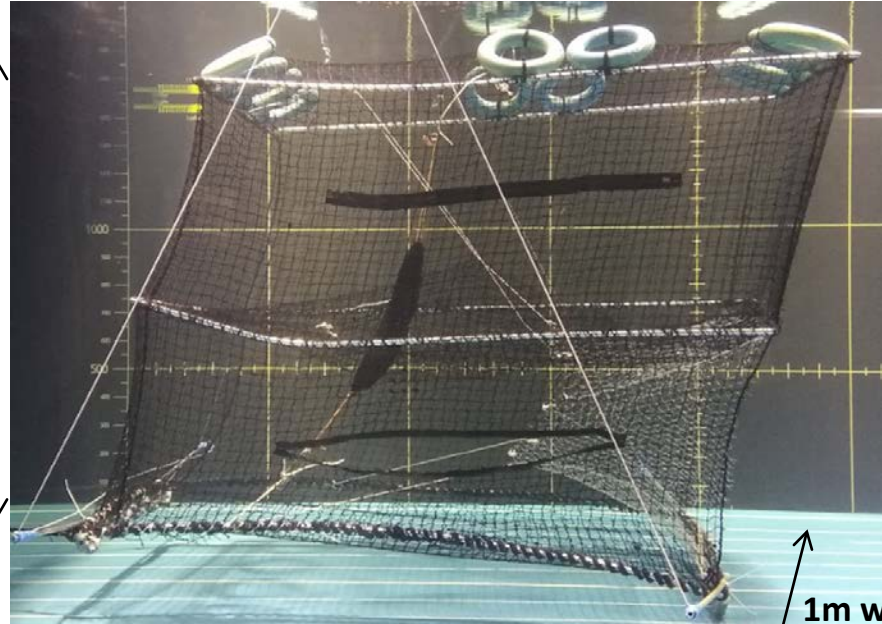

Supplementary material 1: detailed technical settings of the two different traps

Lightweight trap – 13 kg

Heavy trap – 31 kg

1.2m height
2 chambers of 60 cm

1.5m length

1m width

1.4m diameter

1.1m height
1 chamber