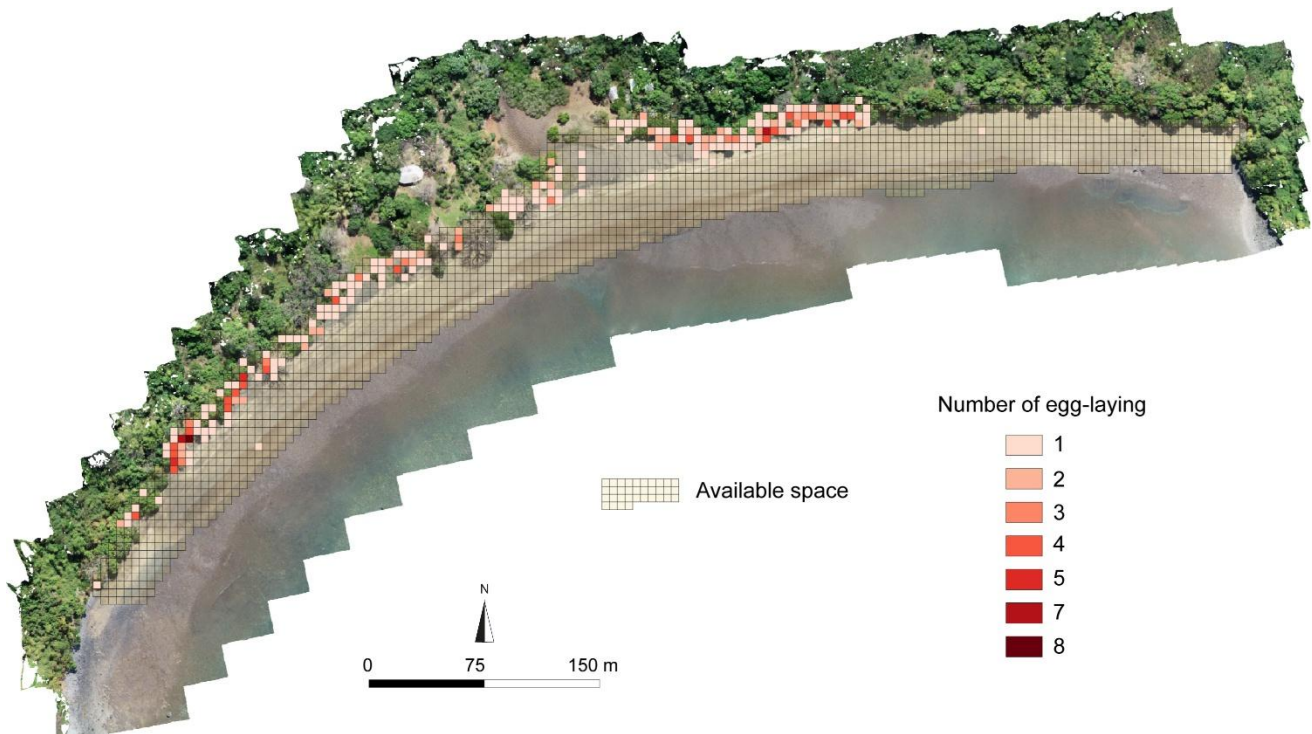

## *Supplementary Material*

**Supplementary Figure 1.** The figure shows the space available for green turtle nesting on Grande Saziley where, for each cell, egg-laying have been counted. These results include all data collected between 2021 and 2022. Orthophoto by drone.

**Supplementary Figure 2.** The figure shows the space available for green turtle nesting on Grande Saziley where, for each cell, failure have been counted. These results include all data collected between 2021 and 2022. Orthophoto by drone.